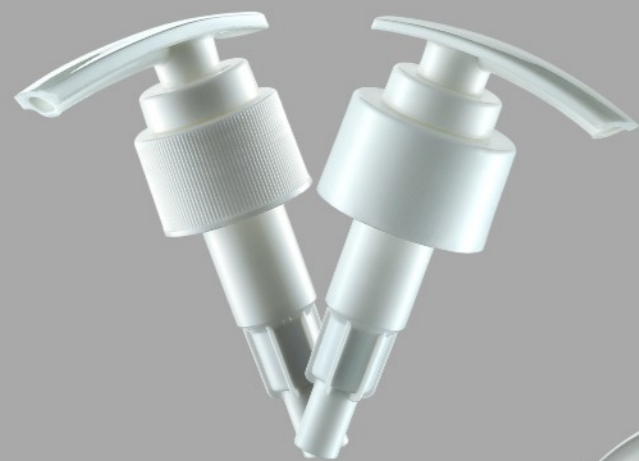

## Lotion Pump( screw-up)

Discharge Rate: 2.0cc

**YJ-L01**

Size: 24/410, 28/410

**YJ-L02**

Size: 24/410, 28/410

**YJ-L03**

Size: 24/410, 28/410

Lotion Pump( screw-up)

Discharge Rate:2.0cc

**YJ-L04**

Size:24/410,28/410

**YJ-L05**

Size:24/410,28/410

**YJ-L06**

Size:24/410,28/410